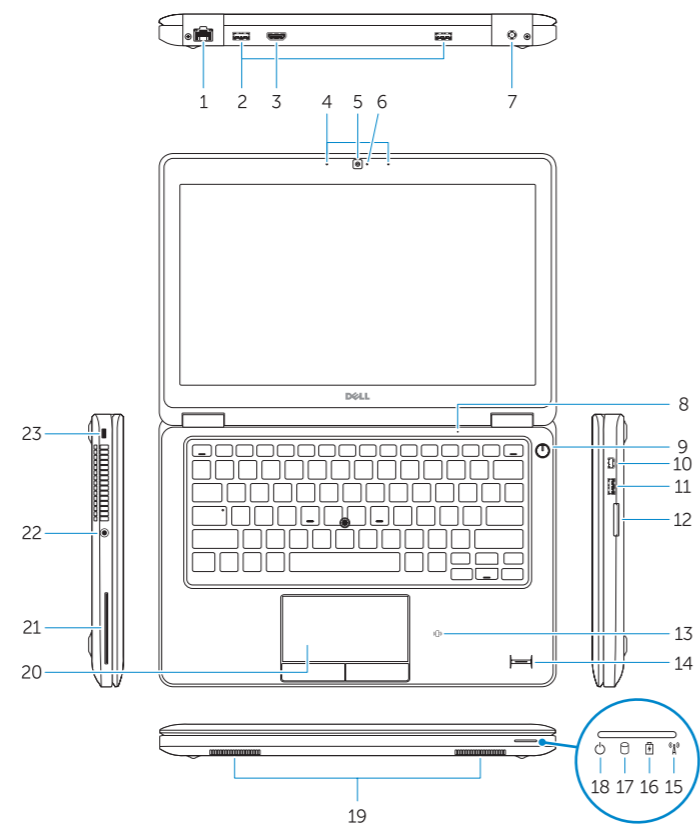

## Features

Značajke | Jellemzők | Компоненты | Funkcije

1. Network connector
2. USB 3.0 connectors
3. HDMI connector
4. Microphones (optional)
5. Camera
6. Camera-status light
7. Power connector
8. Microphone
9. Power button
10. Mini-DisplayPort connector
11. USB 3.0 connector with PowerShare
12. Memory-card reader
13. Contactless smart-card reader (optional)
14. Fingerprint reader (optional)
15. Wireless-status light
16. Battery-status light
17. Hard-drive activity light
18. Power-status light
19. Speakers
20. Touchpad
21. Smart-card reader (optional)
22. Headset connector
23. Security-cable slot
24. Dock connector (optional)
25. Service-tag label